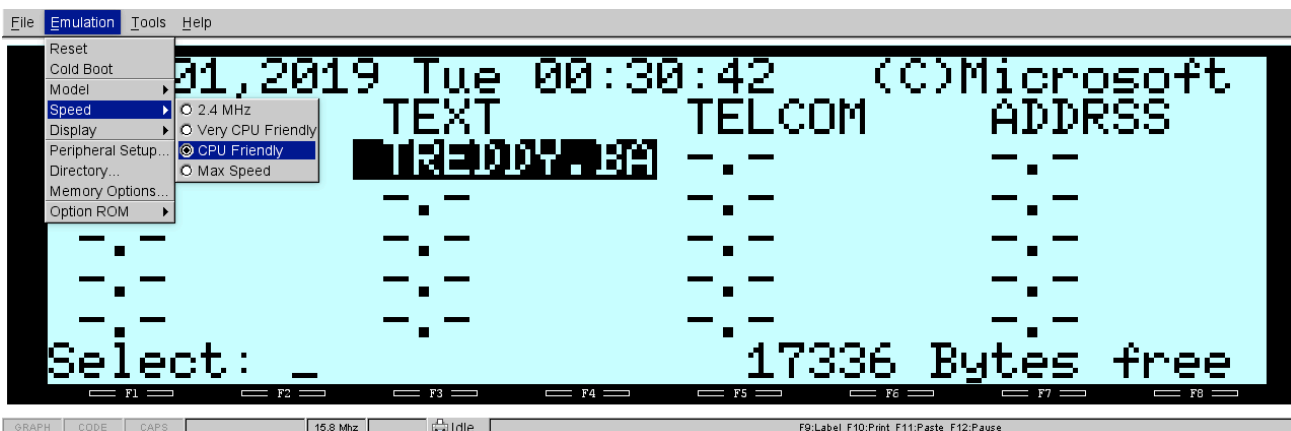

CHANGE SPEED for TREDDY 3D MAZE (CPU Friendly or Max Speed)

Remember to Reset for other Games (2.4 Mhz)